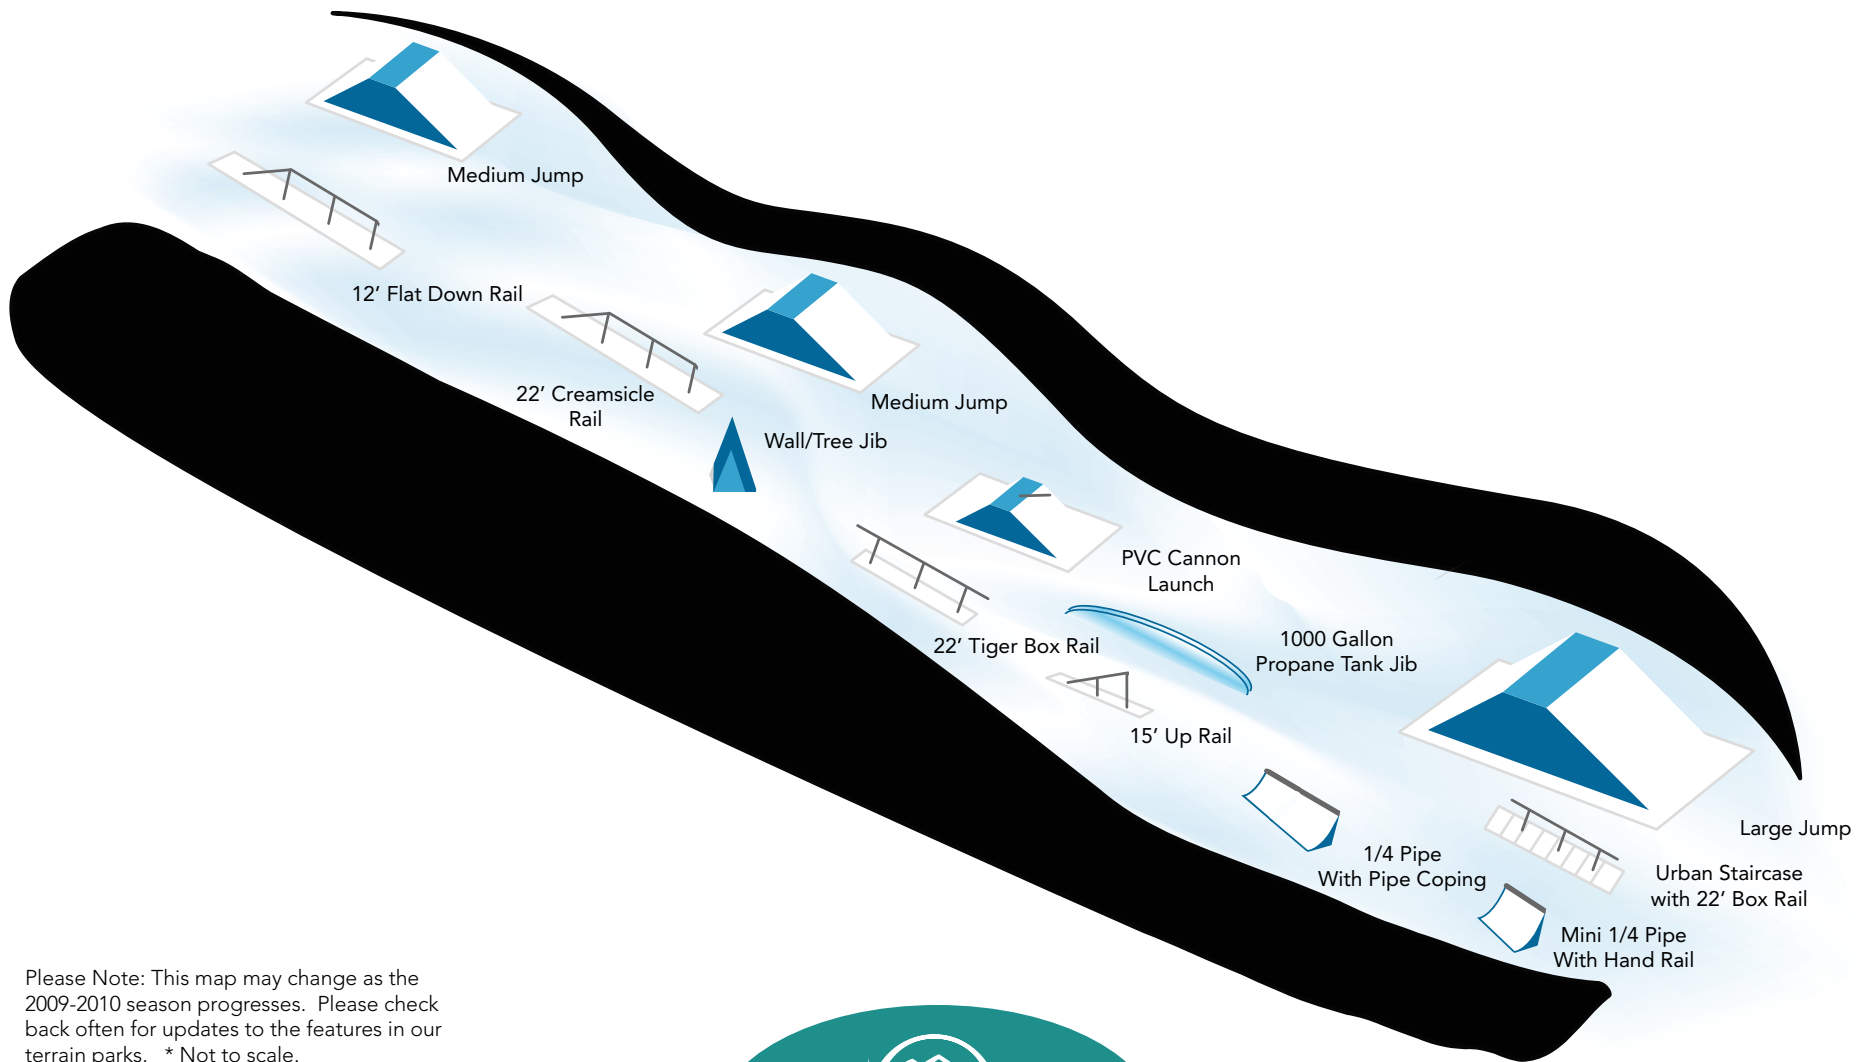

Purple Daze Terrain Park - Schuss Mtn.

Please Note: This map may change as the 2009-2010 season progresses. Please check back often for updates to the features in our terrain parks. * Not to scale.