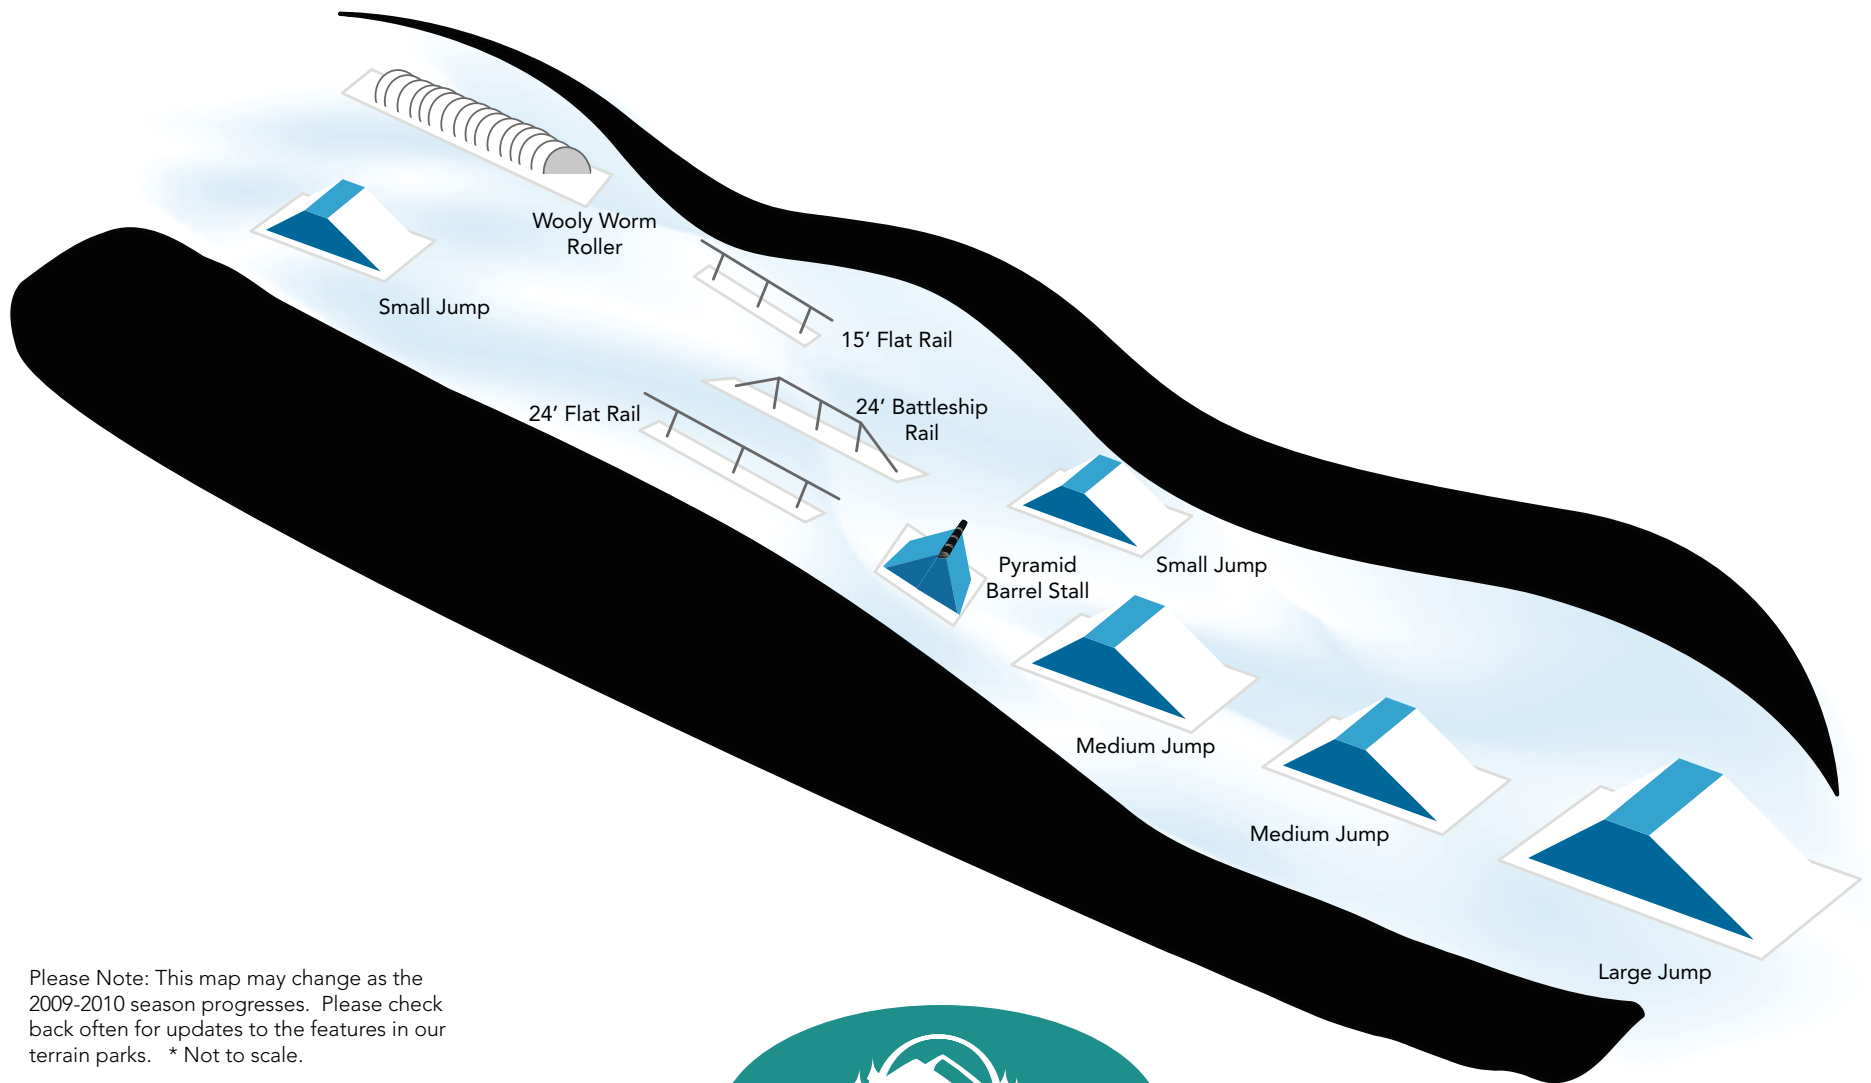

Helm's Gate Terrain Park - Summit Mtn.

Please Note: This map may change as the 2009-2010 season progresses. Please check back often for updates to the features in our terrain parks. * Not to scale.

SHANTY CREEK RESORTS
SUMMIT · SCHUSS · CEDAR RIVER

Michigan's Favorite Resort. Again.

Purple Daze Terrain Park - Schuss Mtn.

Please Note: This map may change as the 2009-2010 season progresses. Please check back often for updates to the features in our terrain parks. * Not to scale.

SHANTY CREEK RESORTS
SUMMIT · SCHUSS · CEDAR RIVER

Michigan's Favorite Resort. Again.

Village Way Terrain Park - Schuss Mtn.

Please Note: This map may change as the 2009-2010 season progresses. Please check back often for updates to the features in our terrain parks. * Not to scale.

SHANTY CREEK RESORTS®
SUMMIT · SCHUSS · CEDAR RIVER

Michigan's Favorite Resort. Again.

Mellow Yellow - Schuss Mtn.

Please Note: This map may change as the 2009-2010 season progresses. Please check back often for updates to the features in our terrain parks. * Not to scale.