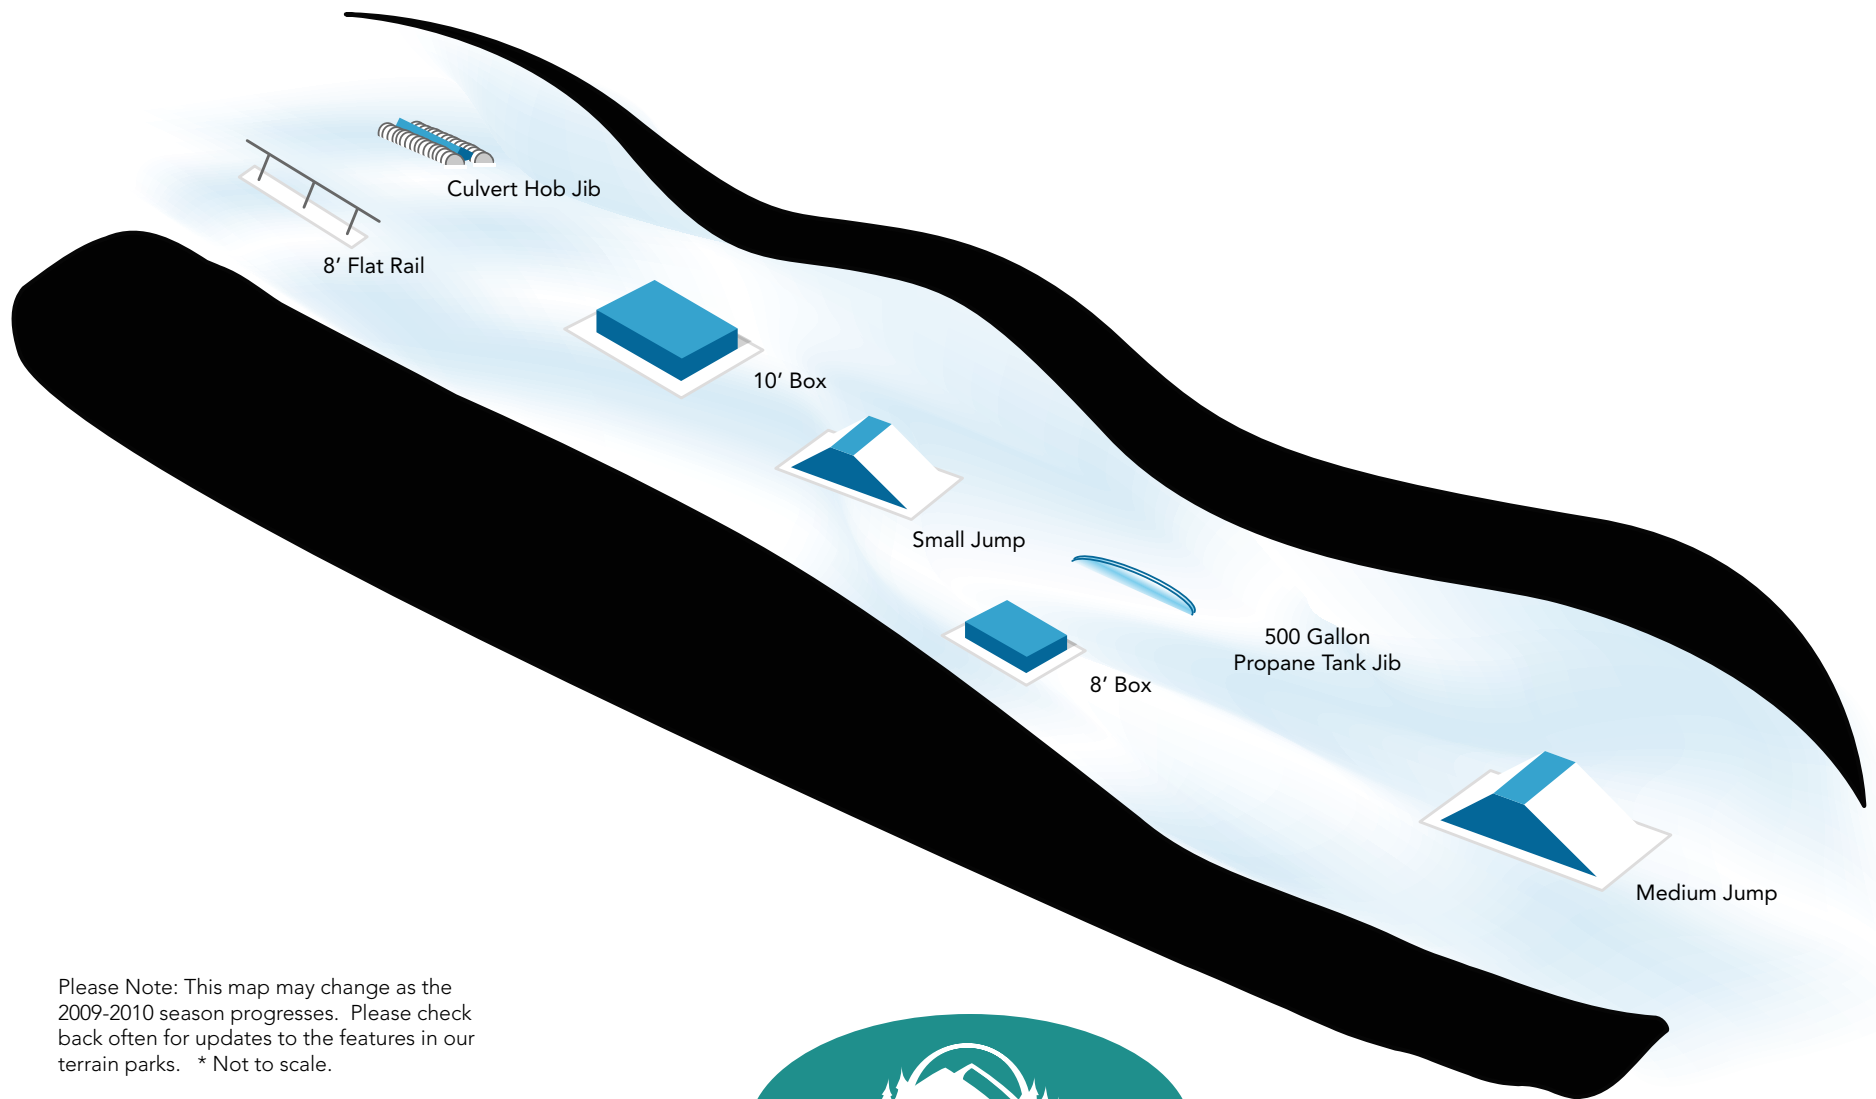

Helm's Gate Terrain Park - Summit Mtn.

Please Note: This map may change as the 2009-2010 season progresses. Please check back often for updates to the features in our terrain parks. * Not to scale.

SHANTY CREEK RESORTS
SUMMIT · SCHUSS · CEDAR RIVER

Michigan's Favorite Resort. Again.

Purple Daze Terrain Park - Schuss Mtn.

Please Note: This map may change as the 2009-2010 season progresses. Please check back often for updates to the features in our terrain parks. * Not to scale.

SHANTY CREEK RESORTS
SUMMIT · SCHUSS · CEDAR RIVER

Michigan's Favorite Resort. Again.

Village Way Terrain Park - Schuss Mtn.

Please Note: This map may change as the 2009-2010 season progresses. Please check back often for updates to the features in our terrain parks. * Not to scale.

SHANTY CREEK RESORTS®
SUMMIT · SCHUSS · CEDAR RIVER

Michigan's Favorite Resort. Again.

Mellow Yellow - Schuss Mtn.

Please Note: This map may change as the 2009-2010 season progresses. Please check back often for updates to the features in our terrain parks. * Not to scale.