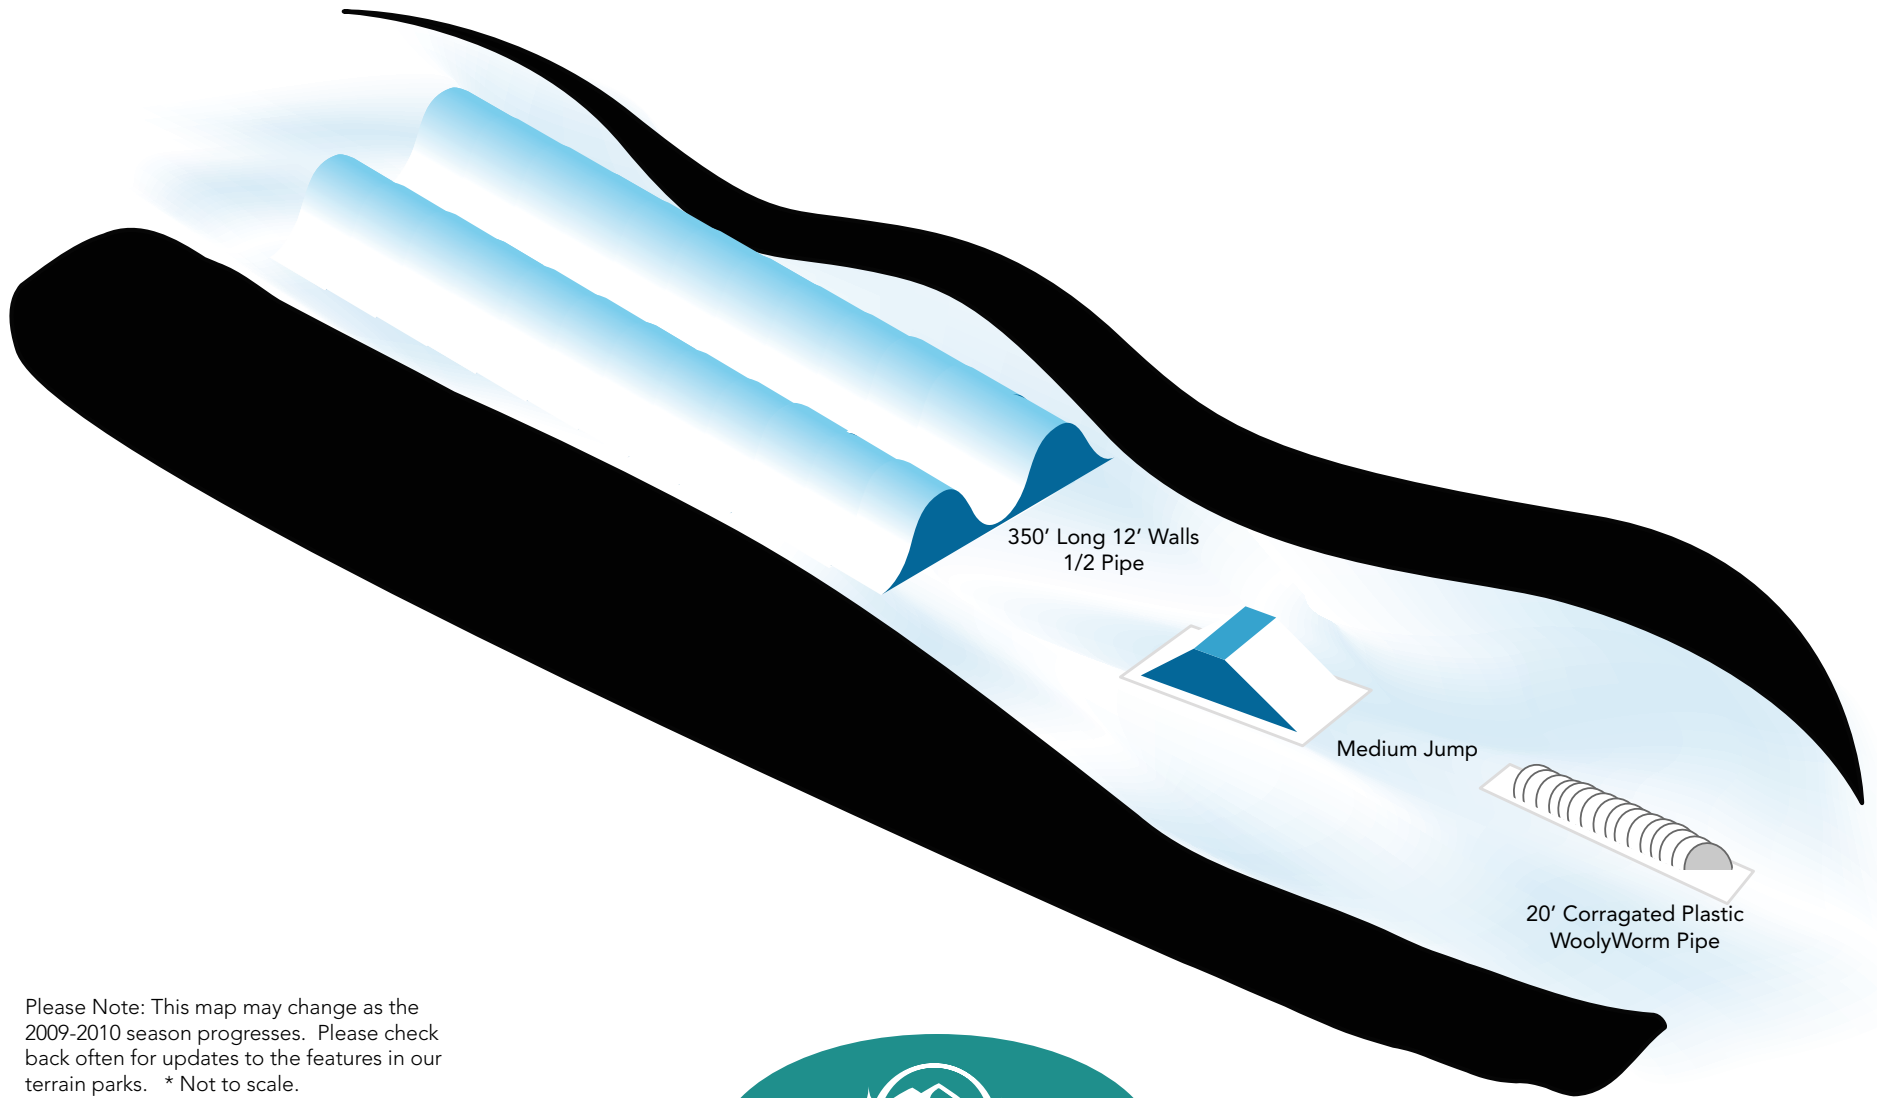

SHANTY CREEK RESORTS
SUMMIT · SCHUSS · CEDAR RIVER

Michigan's Favorite Resort. Again.

Village Way Terrain Park - Schuss Mtn.

Please Note: This map may change as the 2009-2010 season progresses. Please check back often for updates to the features in our terrain parks. * Not to scale.

SHANTY CREEK RESORTS®
SUMMIT · SCHUSS · CEDAR RIVER

Michigan's Favorite Resort. Again.

Mellow Yellow - Schuss Mtn.

Please Note: This map may change as the 2009-2010 season progresses. Please check back often for updates to the features in our terrain parks. * Not to scale.