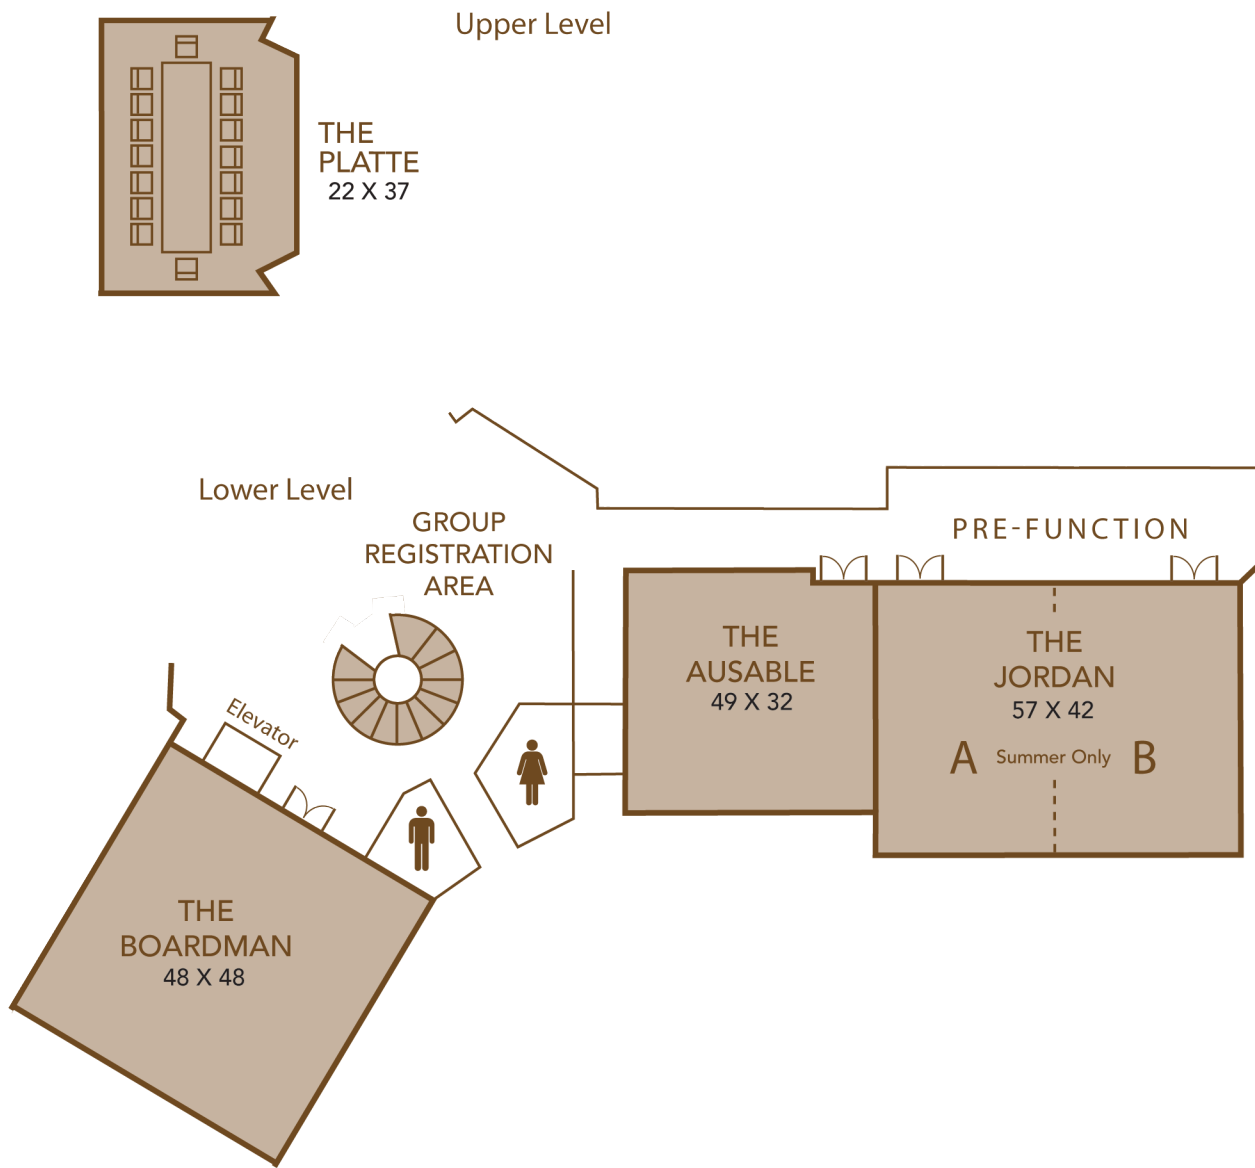

THE LODGE AT CEDAR RIVER EVENT & FUNCTION SPACE

Sections	Theatre	Classroom	Banquet	U-Shape	Conference	Sq. ft.	Ceiling Ht.
The Jordan	200	100	160	48	56	2,400	12'
Jordan A	80	40	80	36	40	1,200	12'
Jordan B	80	40	80	36	40	1,200	12'
The Ausable	140	54	64	34	44	1,568	12'
The Boardman	250	100	120	42	60	2,311	12'
The Torch	40	20	—	—	22	660	8.5'
Golf View Patio	—	—	160	—	—	4,000	—