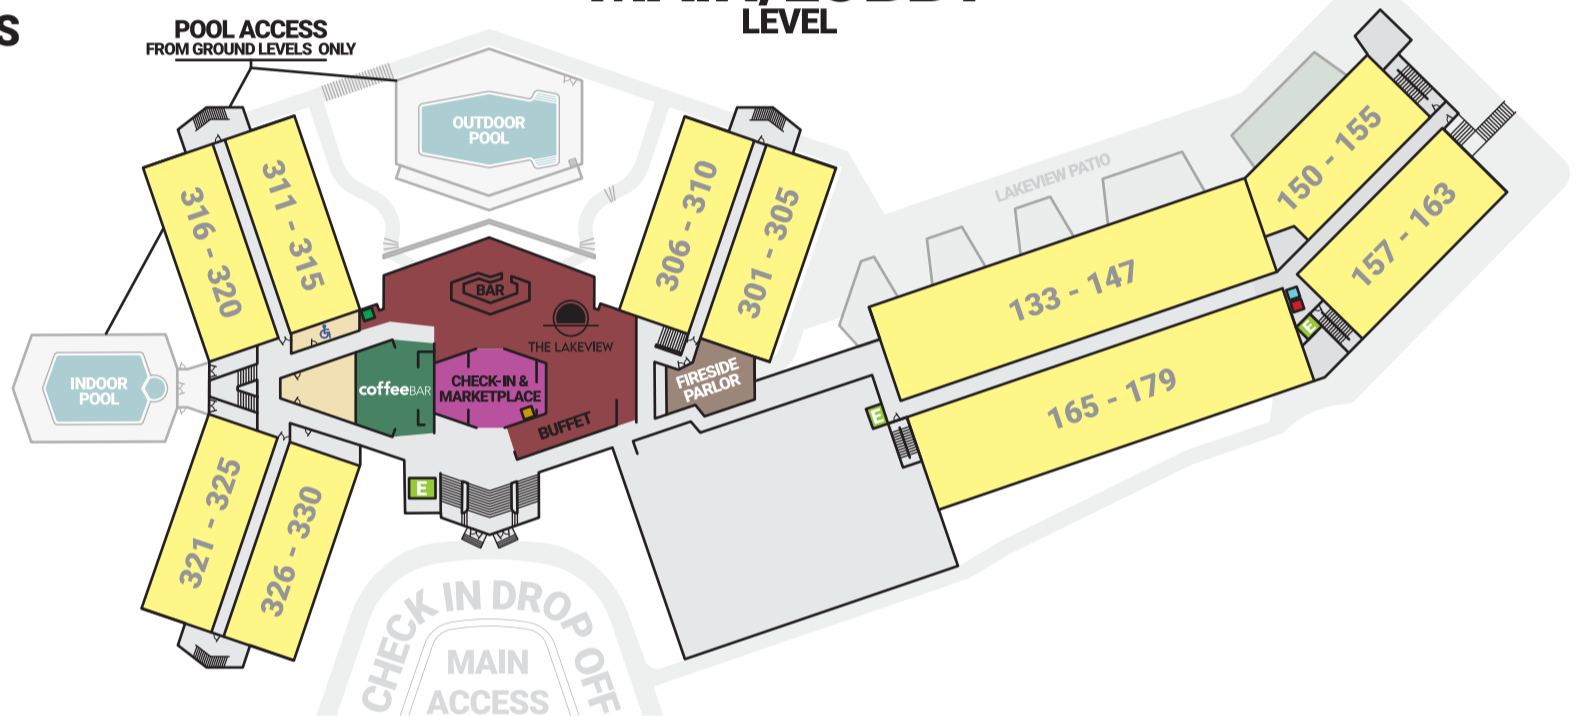

THE LAKEVIEW HOTEL

STAY

- CHECK IN
- MARKET PLACE
- ROOMS
- VENDING
- ICE MACHINE
- ELEVATOR
- BATHROOM
- HANDICAP ACCESS
- ATM
- CASH 2 CARD

FOOD & DRINK

- THE LAKEVIEW
- THE COFFEEBAR

ABOVE CONFERENCE CENTER LEVELS

MAIN/LOBBY LEVEL

ACTIVITIES

- ALPINE TUBING

AMENITIES

- FITNESS CENTER
- GAME ROOM
- INDOOR POOL
- OUTDOOR POOL

UPPER GROUND LEVEL

MEETINGS

- GROUP REGISTRATION
- BELLAIRE BALLROOM
- GRAND BALLROOM
- FIRESIDE PARLOR

LOWER GROUND LEVEL