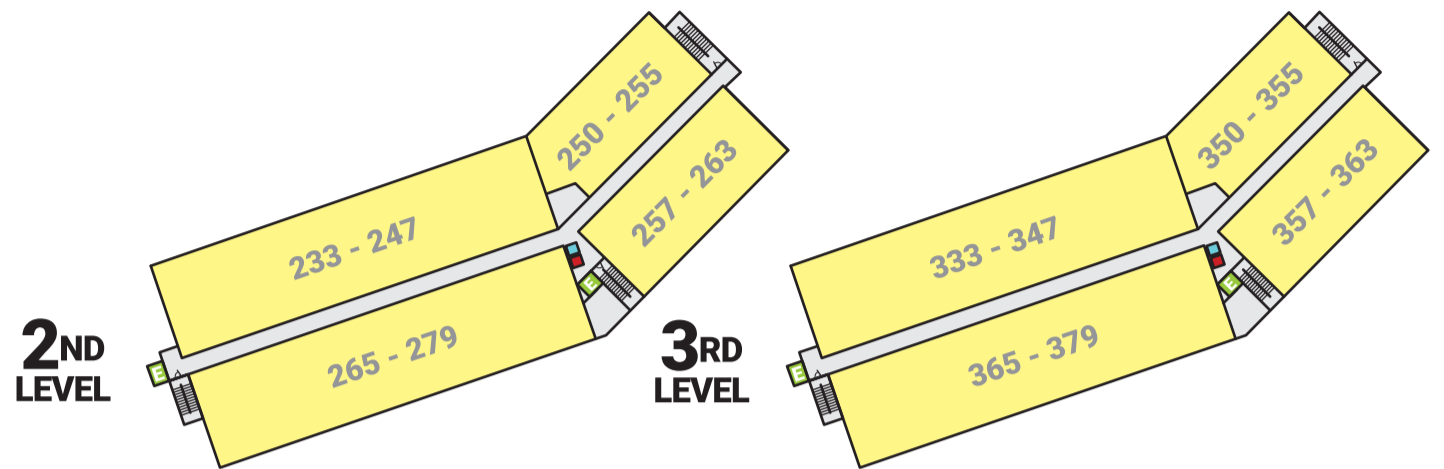

THE LAKEVIEW HOTEL

STAY

- CHECK IN
- MARKET PLACE
- ROOMS
- VENDING
- ICE MACHINE
- ELEVATOR
- BATHROOM
- HANDICAP ACCESS
- ATM
- CASH 2 CARD

FOOD & DRINK

- THE LAKEVIEW
- THE COFFEEBAR

ABOVE CONFERENCE CENTER LEVELS

LOWER GROUND LEVEL