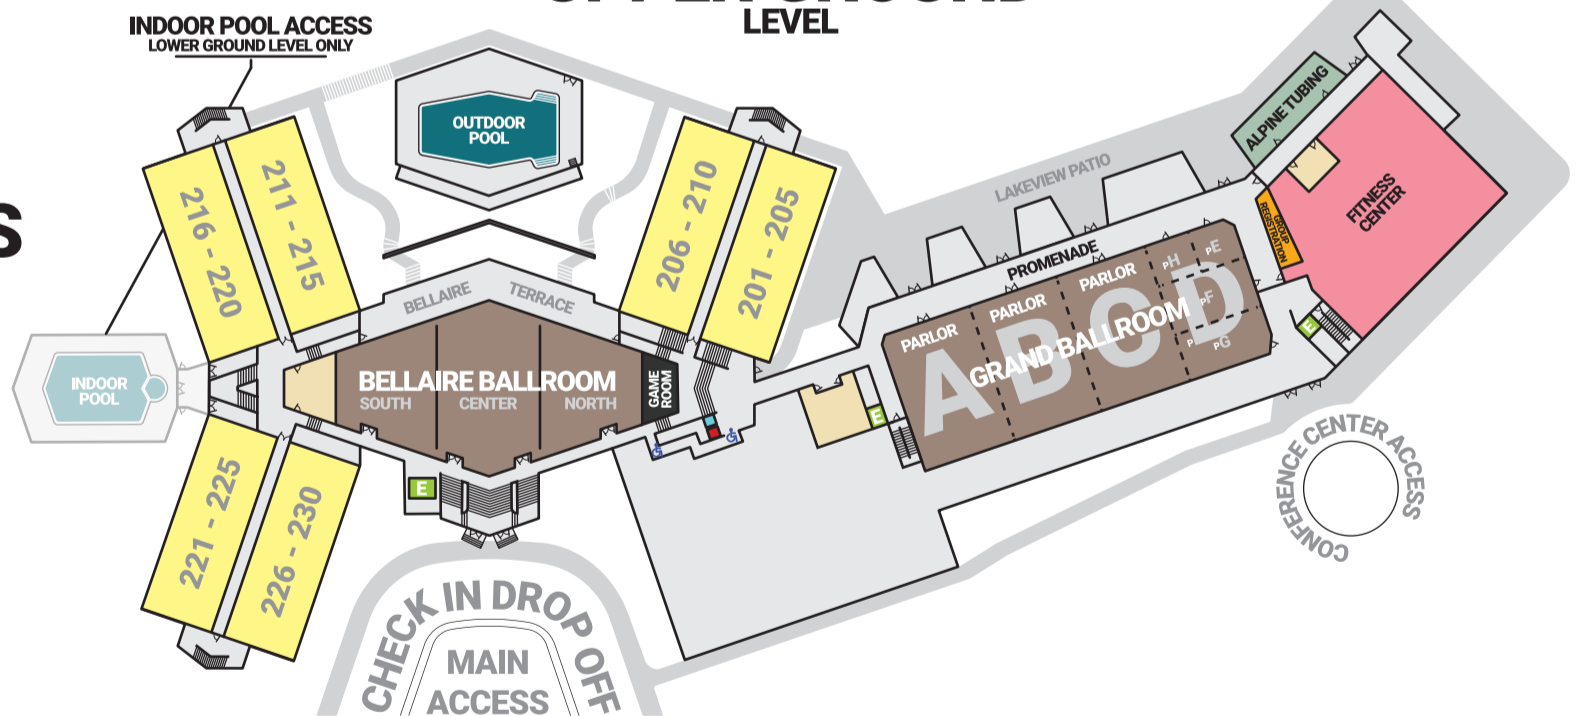

THE LAKEVIEW HOTEL

STAY

- CHECK IN
- MARKET PLACE
- ROOMS
- VENDING
- ICE MACHINE
- ELEVATOR
- BATHROOM
- HANDICAP ACCESS
- ATM
- CASH 2 CARD

FOOD & DRINK

- THE LAKEVIEW
- THE COFFEEBAR

ABOVE CONFERENCE CENTER LEVELS

MAIN/LOBBY LEVEL

ACTIVITIES

- ALPINE TUBING

AMENITIES

- FITNESS CENTER
- GAME ROOM
- INDOOR POOL
- OUTDOOR POOL

UPPER GROUND LEVEL

MEETINGS

- GROUP REGISTRATION
- BELLAIRE BALLROOM
- GRAND BALLROOM
- FIRESIDE PARLOR

LOWER GROUND LEVEL